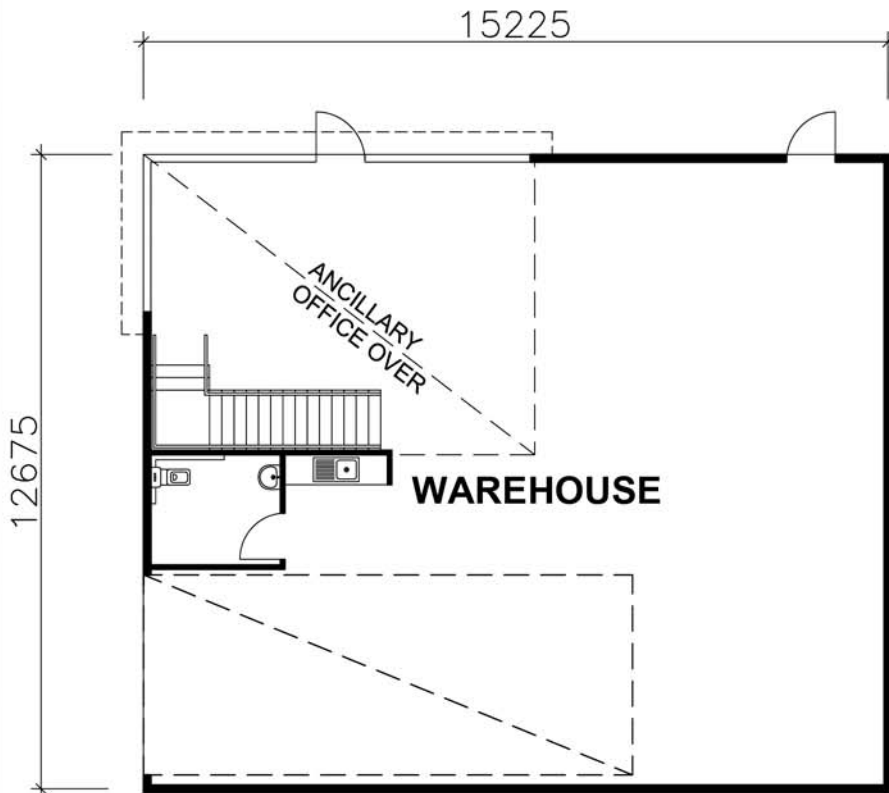

UNIT 34

AREAS:

GROUND FLOOR: 192.97sq.m

FIRST FLOOR: 48.00sq.m

GROUND FLOOR PLAN

FIRST FLOOR PLAN