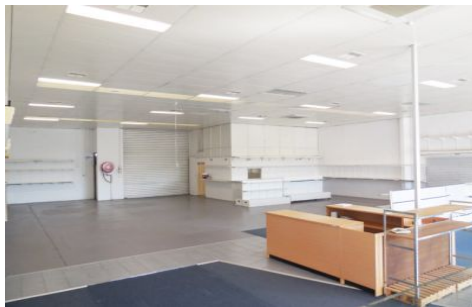

CRABTREES

REAL ESTATE

261 Huntingdale Road OAKLEIGH VIC

Price : Sale:\$1,250,000;Lease:Massive Price Reduction!!
Building Size : 330 sqm
View : <https://www.crabtrees.com.au/sale/vic/east/oakleigh/commercial/retail/5862277>