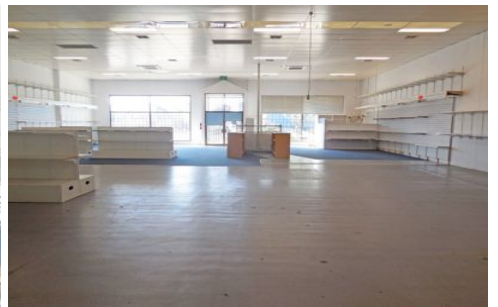

CRABTREES

REAL ESTATE

261 Huntingdale Road OAKLEIGH VIC

Price : Sale:\$1,250,000;Lease:Massive Price Reduction!!
Building Size : 330 sqm
View : <https://www.crabtrees.com.au/sale/vic/east/oakleigh/commercial/retail/5862277>