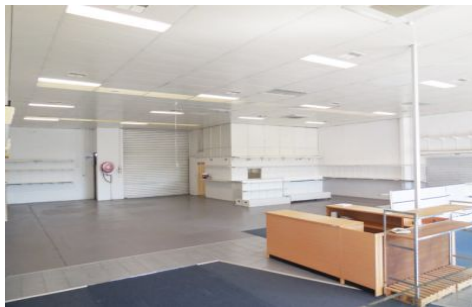

CRABTREES

REAL ESTATE

261 Huntingdale Road OAKLEIGH VIC

Price : Contact Crabtrees
Building Size : 330 sqm
View : <https://www.crabtrees.com.au/lease/vic/east/oakleigh/commercial/offices/5862412>

<https://www.crabtrees.com.au>