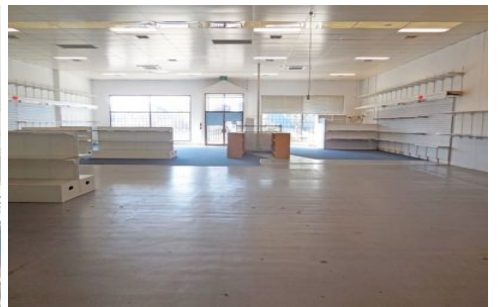

CRABTREES

REAL ESTATE

261 Huntingdale Road OAKLEIGH VIC

Price : Contact Crabtrees
Building Size : 330 sqm
View : <https://www.crabtrees.com.au/lease/vic/east/oakleigh/commercial/offices/5862412>

<https://www.crabtrees.com.au>