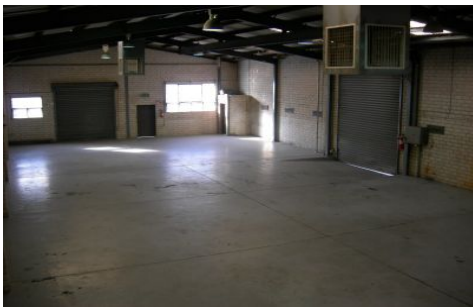

CRABTREES

REAL ESTATE

360 Neerim Road CARNEGIE VIC

Price : CHEAP RENT, CALL NOW!
Building Size : 527 sqm
Land Size : 568 sqm
View : <https://www.crabtrees.com.au/lease/vic/east/carnegie/commercial/industrial/5862444>