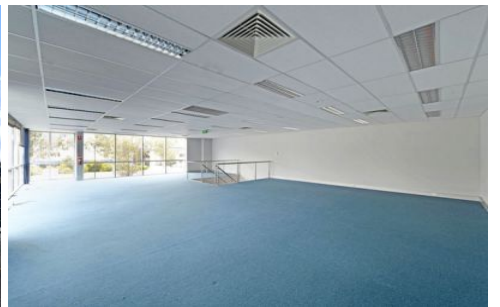

CRABTREES

REAL ESTATE

15 Garden Boulevard DINGLEY VILLAGE VIC

14 

Price : \$85,000 - Offers Considered
Building Size : 1068 sqm
View : <https://www.crabtrees.com.au/lease/vic/south-east/dingley-village/commercial/industrial/5862447>