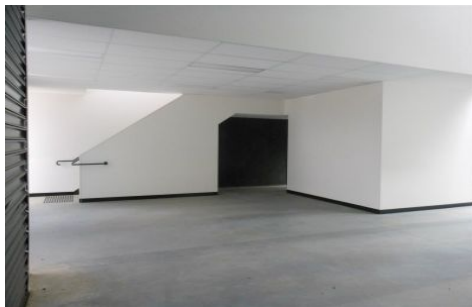

# CRABTREES

REAL ESTATE

**21/21-35 Ricketts Road MOUNT WAVERLEY VIC**

**Price** : Contact Crabtrees  
**Building Size** : 325 sqm  
**View** : <https://www.crabtrees.com.au/lease/vic/east/mount-waverley/commercial/industrial/5862468>