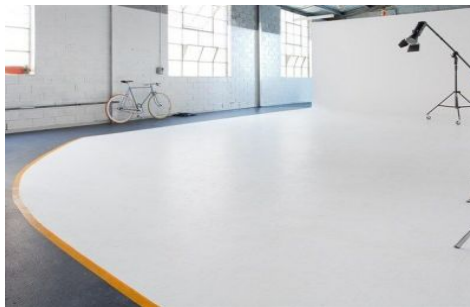

# CRABTREES

REAL ESTATE

25a Capella Crescent MOORABBIN VIC

2

**Price** : annual  
**Building Size** : 219 sqm  
**View** : <https://www.crabtrees.com.au/lease/vic/bayside/moorabbin/commercial/industrial/5862595>