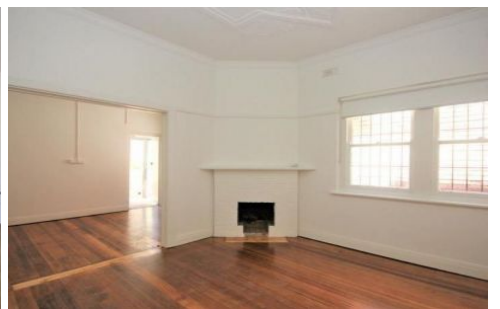

CRABTREES

REAL ESTATE

1426 High Street MALVERN VIC

1 

Price : call agent
Building Size : 128 sqm
Land Size : 206 sqm
View : <https://www.crabtrees.com.au/lease/vic/east/malvern/commercial/offices/5862654>