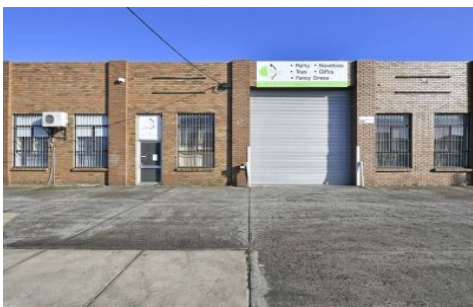

# CRABTREES

REAL ESTATE

23 Meriton Place CLAYTON VIC

6 🚗

**Price** : Contact Agent  
**Building Size** : 870 sqm  
**Land Size** : 1129 sqm  
**View** : <https://www.crabtrees.com.au/sale/vic/east/clayton/commercial/industrial/5862755>