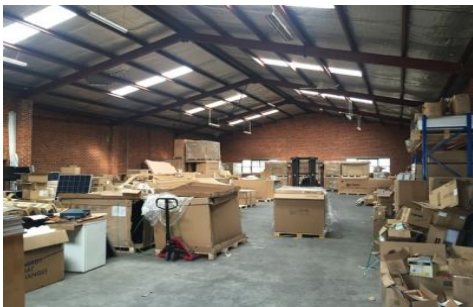

# CRABTREES

REAL ESTATE

70 Henderson Road CLAYTON VIC

**Price** : annual  
**Building Size** : 512 sqm  
**View** : <https://www.crabtrees.com.au/lease/vic/east/clayton/commercial/industrial/5863046>

<https://www.crabtrees.com.au>