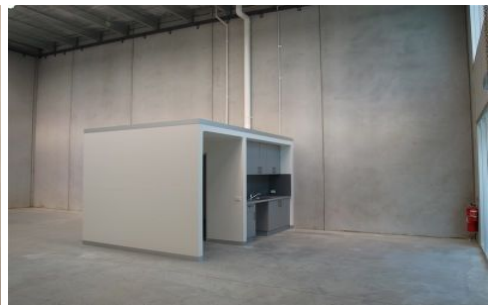

CRABTREES

REAL ESTATE

17/73 Assembly Drive DANDENONG VIC

2 

Price : annual
Building Size : 139 sqm
View : <https://www.crabtrees.com.au/lease/vic/south-east/dandenong/commercial/industrial/5863261>

<https://www.crabtrees.com.au>