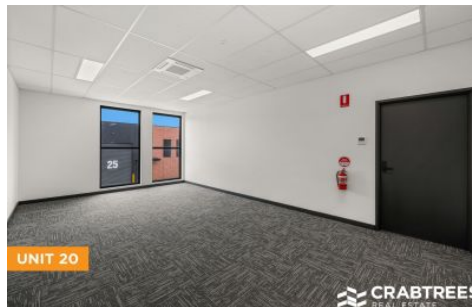

## Unit 20 (L/22/8-12 Natalia Avenue Oakleigh South VIC

Your new Workshop awaits!

Workshop embraces a new era of business with lifestyle, well being and technology at its heart.

Workshop redefines traditional notions of the warehouse with versatile spaces that are both inspiring and unique. Whether retail or workspace, businesses are able to foster a fresh identity where they can successfully grow and flourish.

A boutique collection of 30 architecturally designed office / warehouses - Workshop presents a rare opportunity to be a part of a dynamic new work precinct. Each suite benefits from maximum flexibility and can be customised to suit your business needs.